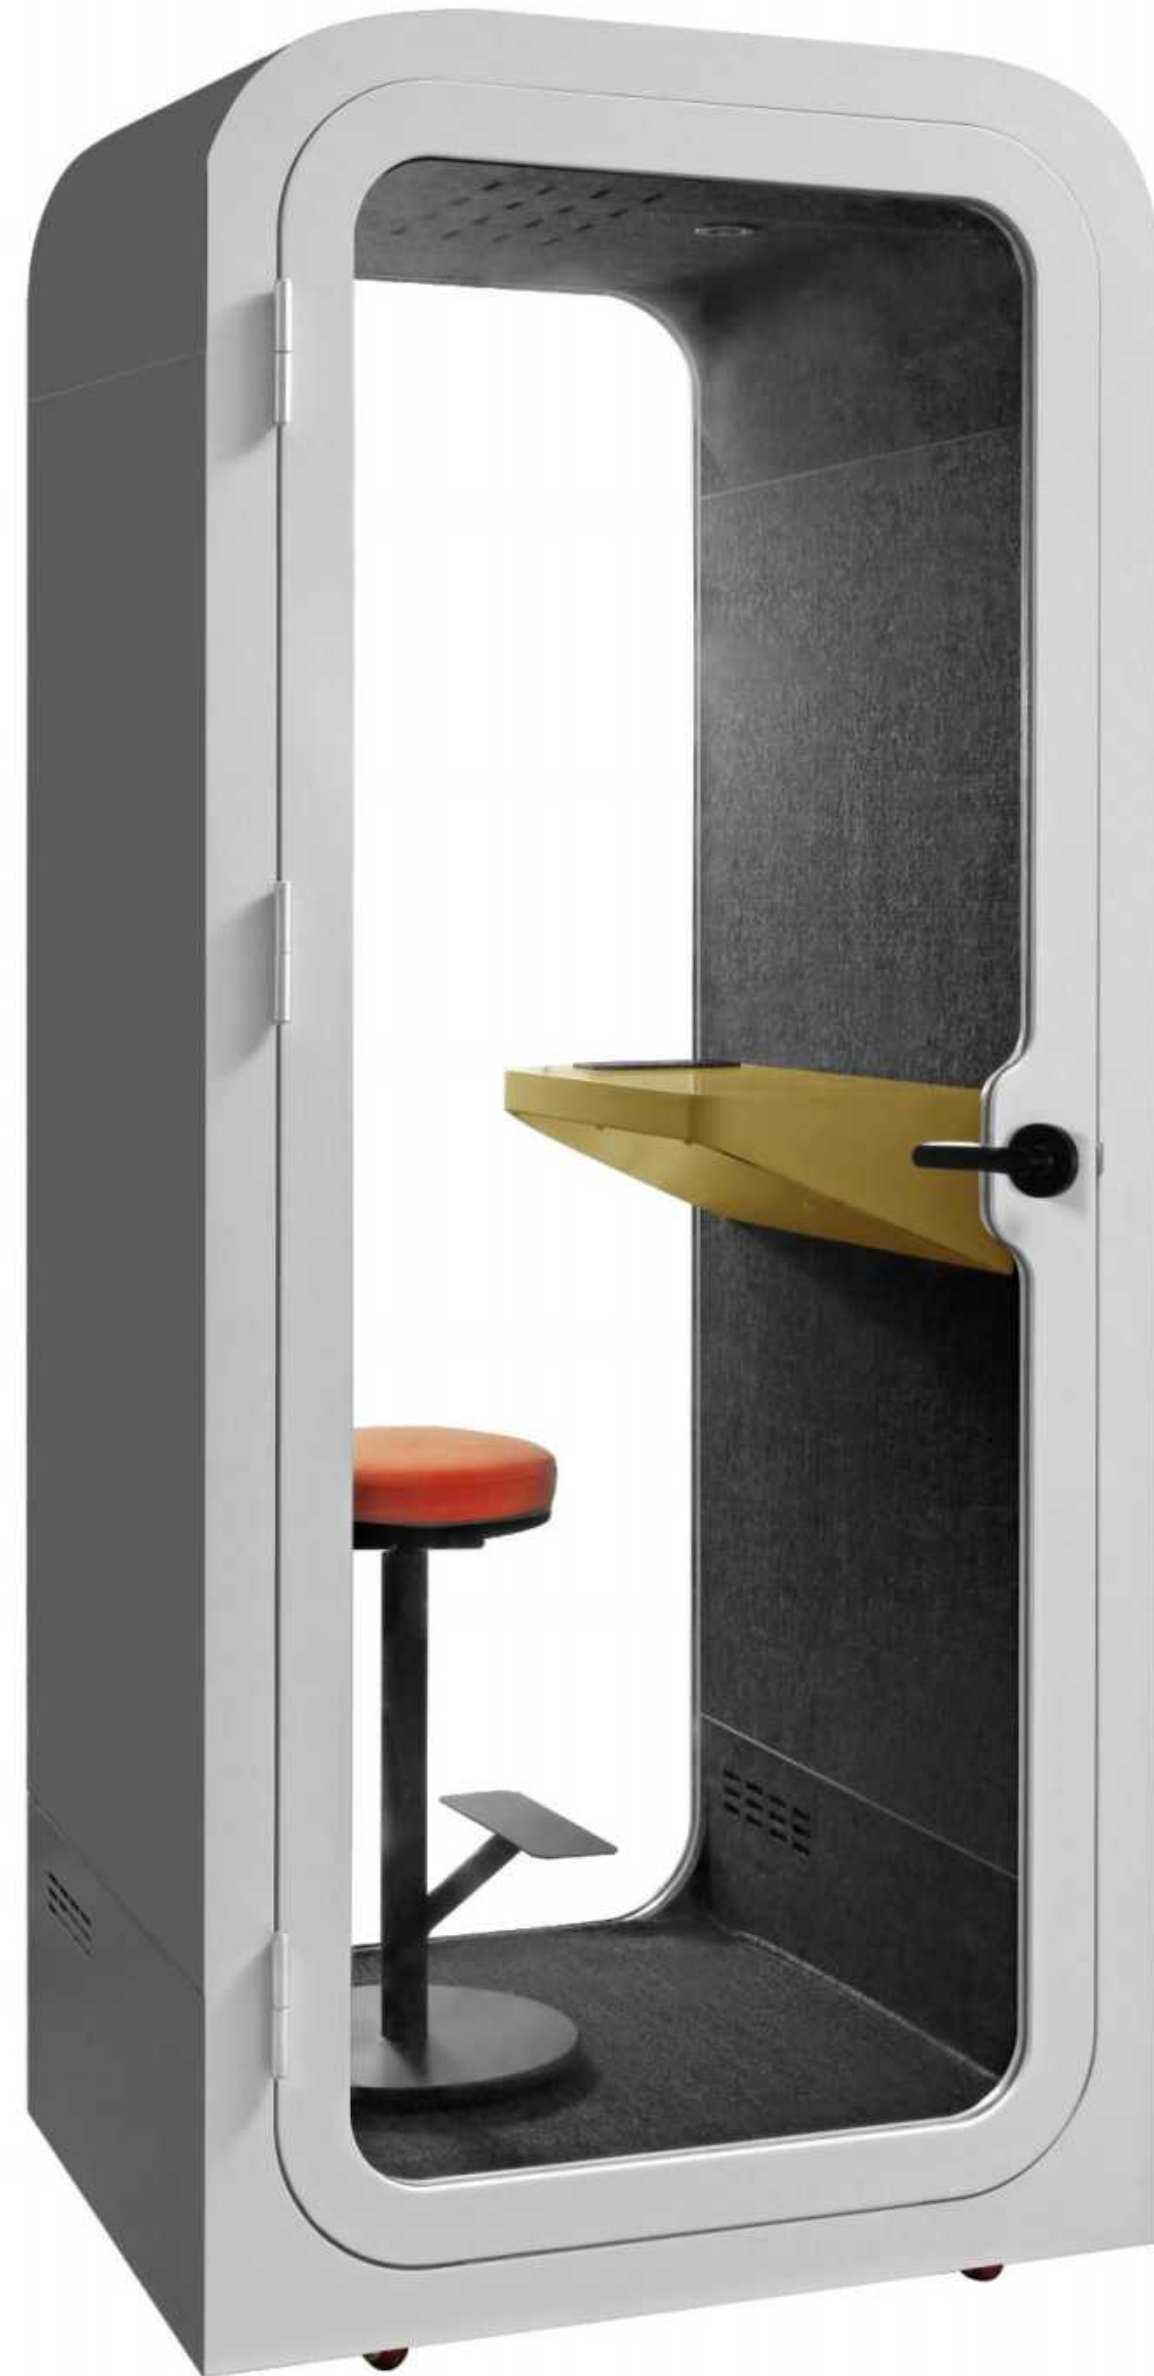

Product Details

- Anti-wear exterior
- Damping pad
- Optional seatings
- Acoustic interior
- Sound insulation glass
- Modular felt
- Fastening assemble
- Ventilation fan
- Lighting
- 220V Power