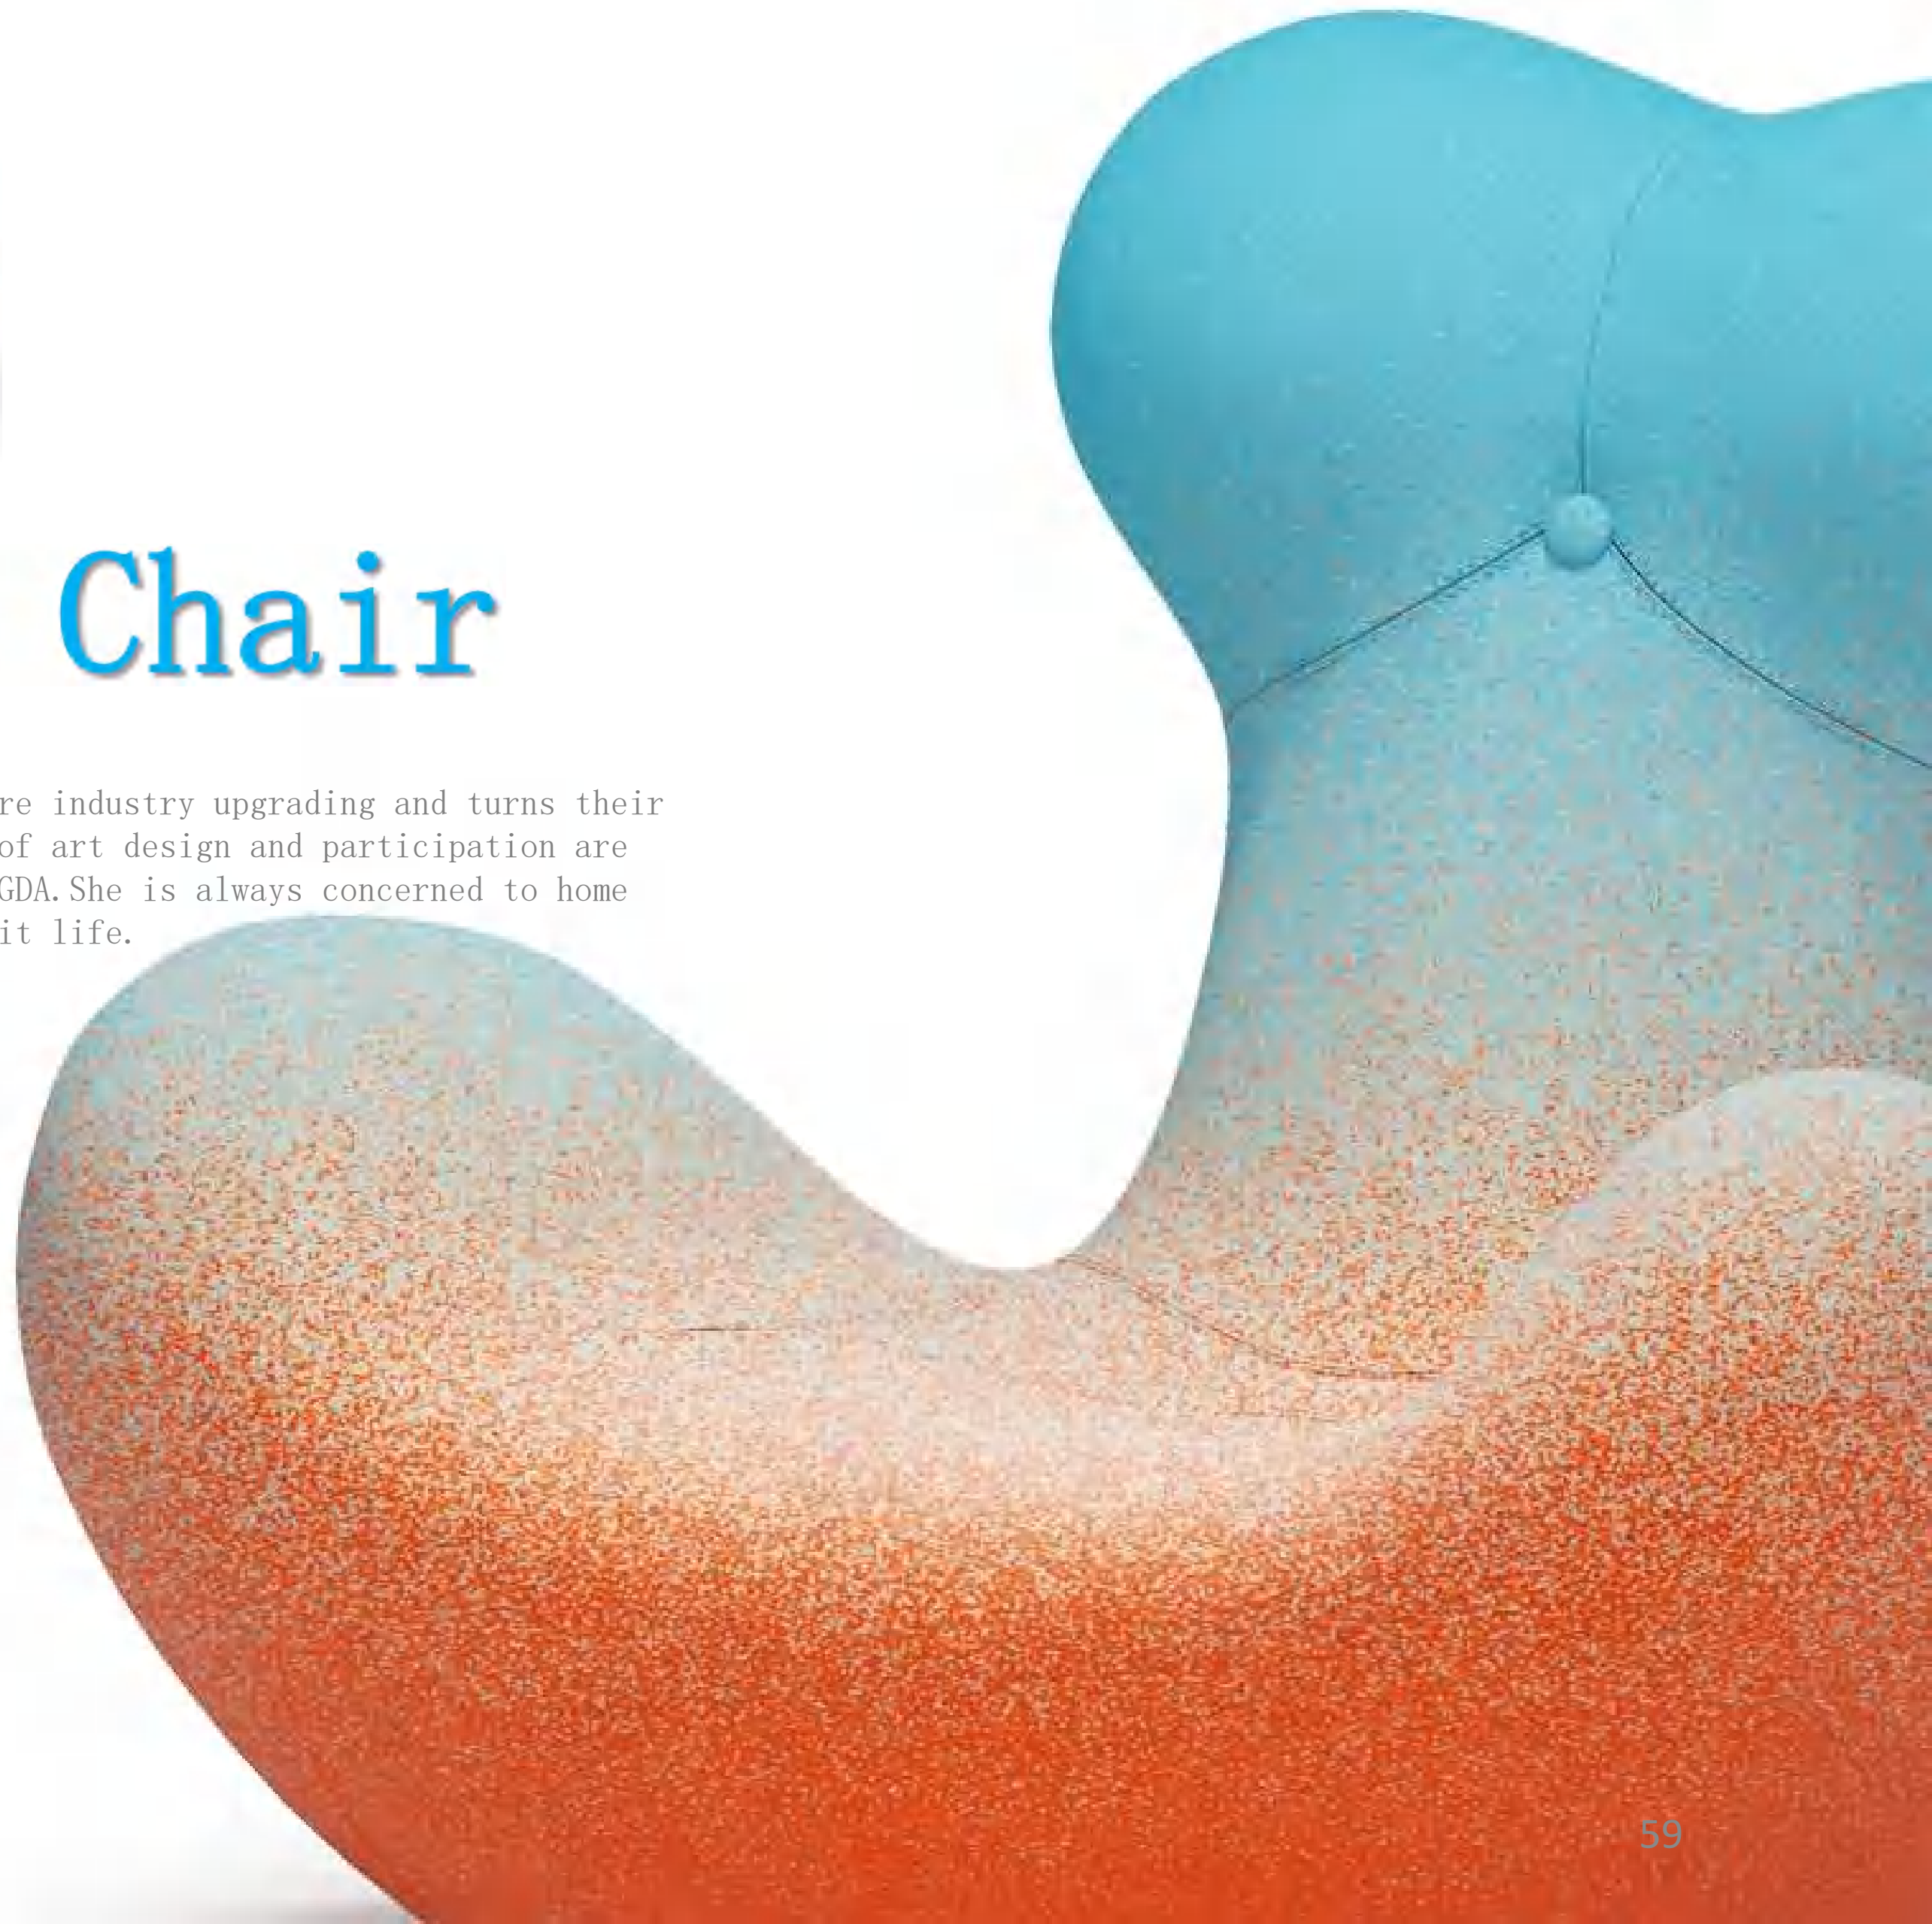

Art Sofa & Chair

TSINGDA has always been concerned about the furniture industry upgrading and turns their attention to broader pan-home areas. The promotion of art design and participation are closely related to the continuing topic of the TSINGDA. She is always concerned to home industry improvement and your real quality and spirit life.