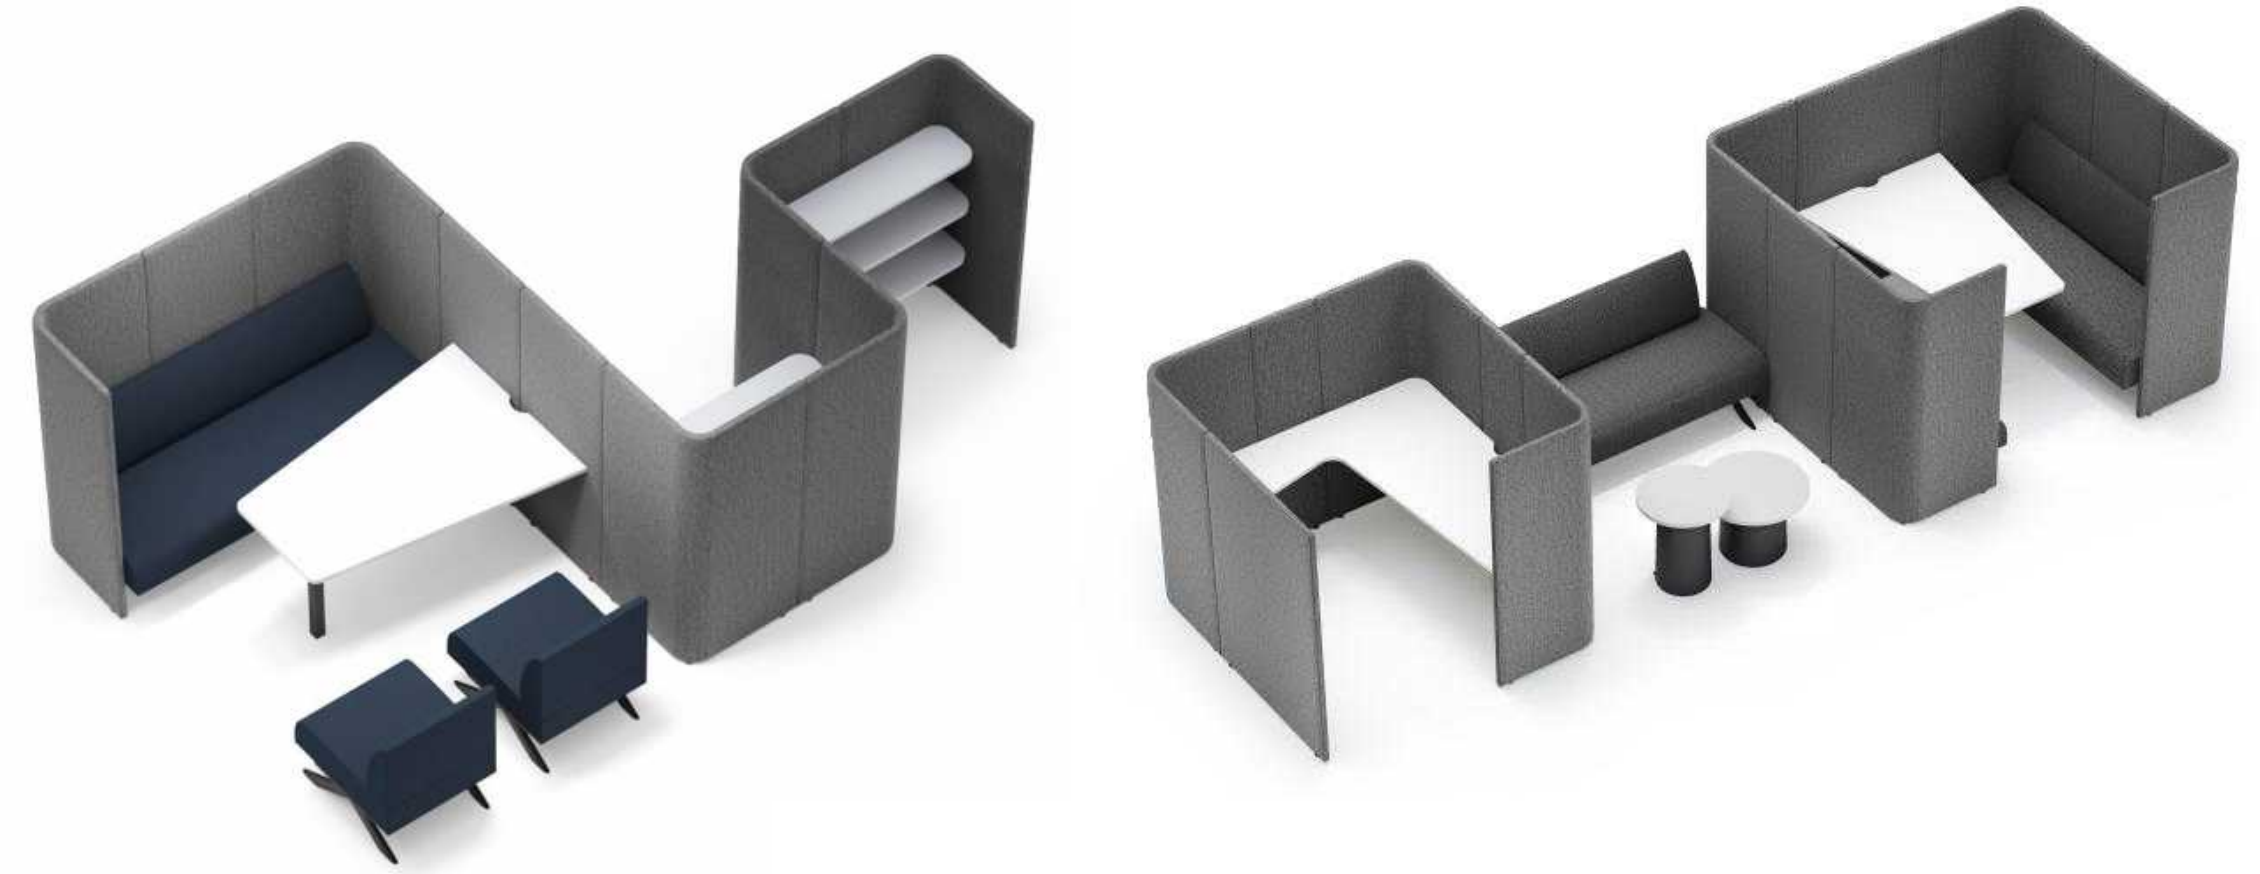

Upholstered Modularized Workstation

There is a tendency in modern offices :have large areas of glass leading to noisy spaces. As a result, the panel system has been specifically designed to form microscopic architectural structures,with excellent acoustic performance and effective noise insulation.