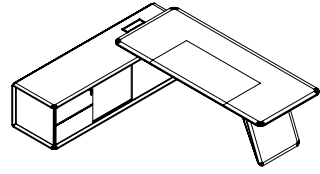

名称 Name	高管台
型号 Model	PSA-DEA-2823
规格 Size	2750Wx2300Dx760H