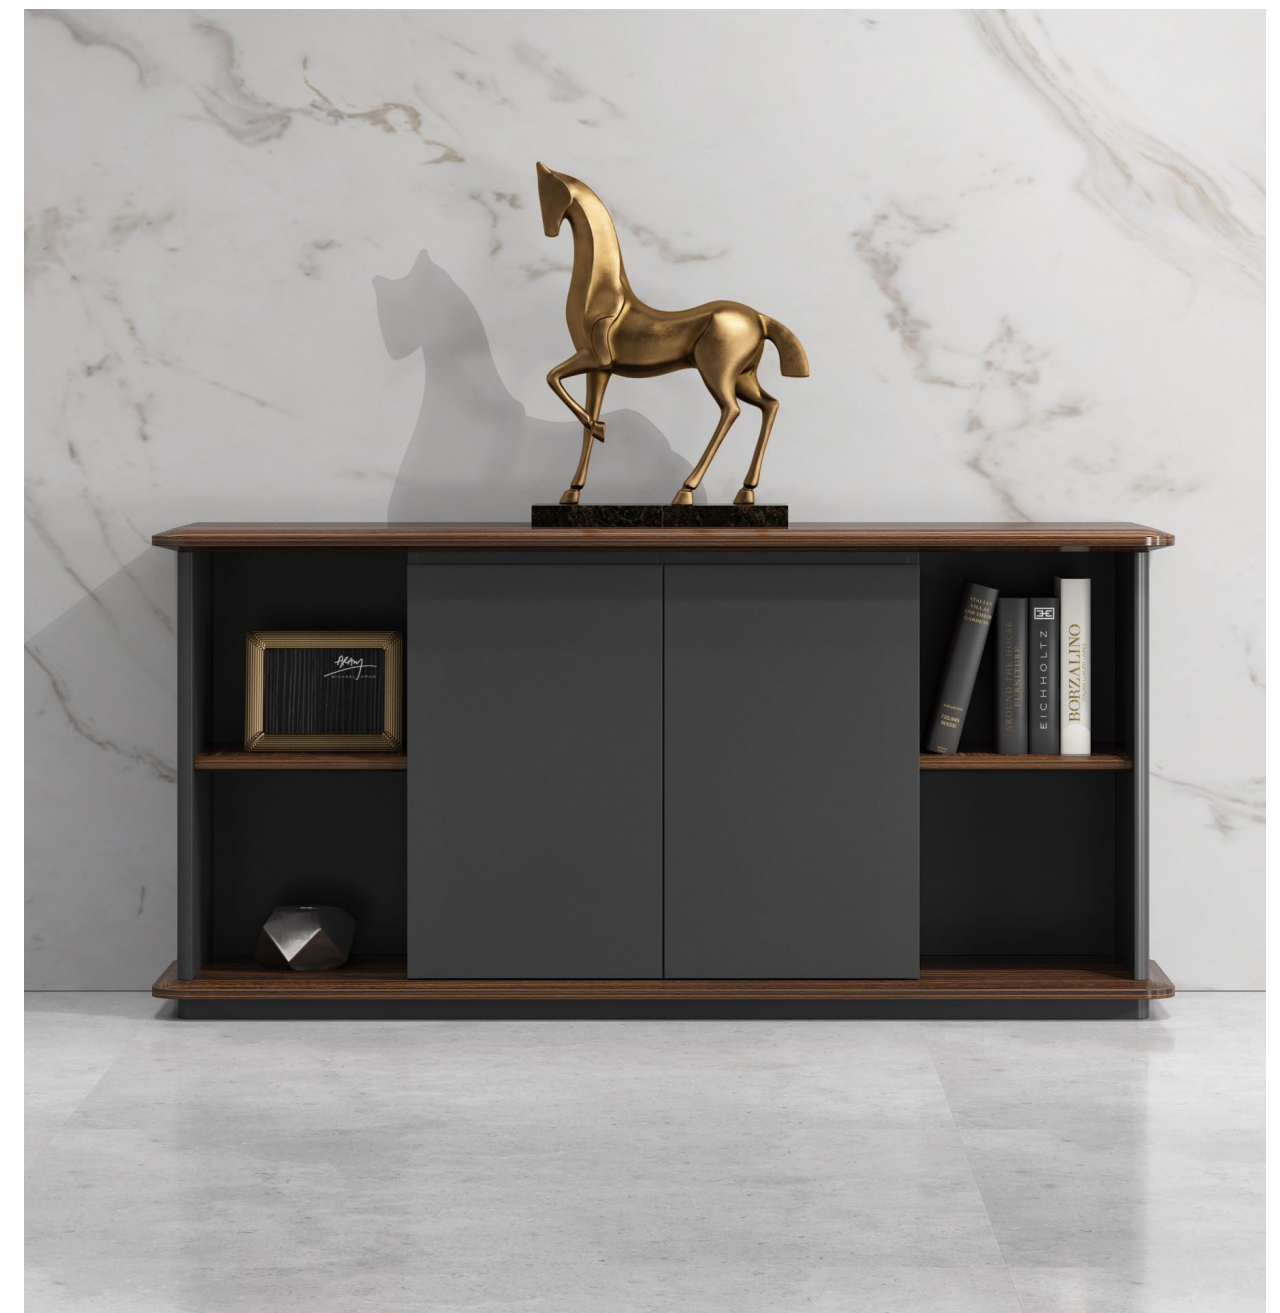

noble design style \

高贵的设计风格，外带灰色玻璃增添了一丝丝清新，少了些许单调。充分利用的空间，无一不体现着价值。

The noble design style, the exterior gray glass adds a trace of freshness, a little less monotonous. The fully utilized space all embodies value.