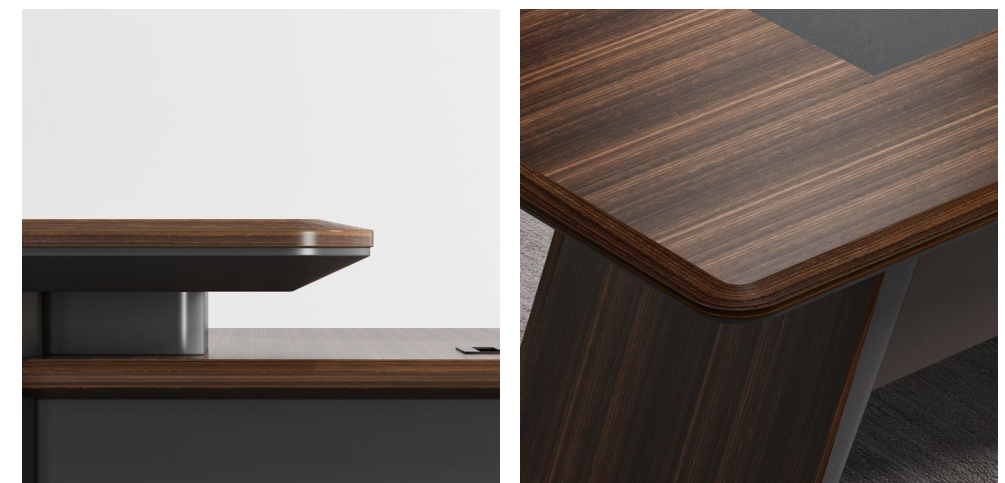

45°视角

刚毅不凡的附柜存储空间大加上特色的倾斜台脚和桌面45°斜桌角，使产品增添了不少科技感。

The resolute and extraordinary storage space of the attached cabinet, coupled with the characteristic tilting table legs and the table's 45o tilting table angle, add a lot of technology to the product.